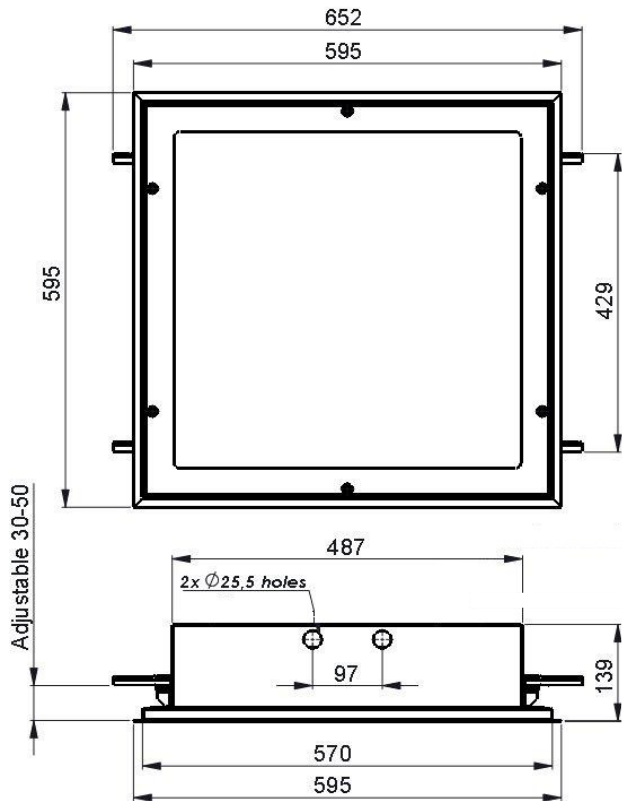

MOUNTING recessed / Ceiling cut-out 575x575 ±4 mm, pendant

Recessed linear LED light fitting

MODEL CODE

MODEL CODE	Power [W]	Voltage [V]	Light fitting Luminous flux [lm]	System efficacy [lm/W]	AMBIENT TEMP.	WEIGHT
SIF 60 LED-1	52 W	110-240 VAC	4220	81	-20°C ≤ T _a ≤ +40°C	18 kg
SIF 60 LED-2	70 W		5680			

* Light fitting luminous flux with clear flat glass only is 35% higher than with opal plexiglass

DIMENSION DRAWING (mm)

POLAR CURVE

SPARE PARTS AND ACCESSORIES

SKETCH	DESCRIPTION	CODE	SKETCH	DESCRIPTION	CODE
	Cover with glass SIF 60 LED	SIF 10-100		Pendant mounting set	SIF 20-100
	LED module	LEDEx 035		LED driver	DRIVEx 01
	Bracket for built-in mounting	SIF 20-140		Bracket for built-in mounting	SIF 20-150