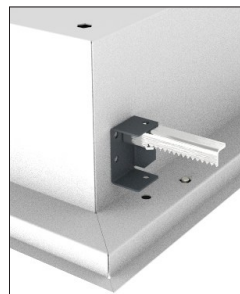

TECHNICAL DATA

Certificate:	FIDI 23 ATEX 0013
Marking:	CE 0722
Apparatus category:	II 2GD
Marking of explosion protection:	Ex db eb mb IIC T6 Gb Ex tb IIIC T80°C Db
Ambient temperature:	-20°C ≤ Ta ≤ +40°C
Degree of protection:	IP 66, category 1
Resistance to shock:	IK 08
Protection class :	I (protective earthing)
Rated voltage:	110-240 VAC , 220-250 VDC
Frequency:	50/60 Hz
Estimated service life:	L70B10C10: T_{amb max} 35 000 h T_{amb max -10°C} 60 000 h T_{amb max -20°C} 70 000 h
Connecting terminals:	Terminal L1+L2+L3+ N + PE; max 2 x 4 mm² , Terminal for protective earthing -PE; max 2 x 6 mm²
Cable entry:	Two entries Ex e M25x1,5 for cable diameters Ø7-15 mm, and two Ex eb plugs

MOUNTING recessed / Ceiling cut-out 575x575 ±4 mm, pendant