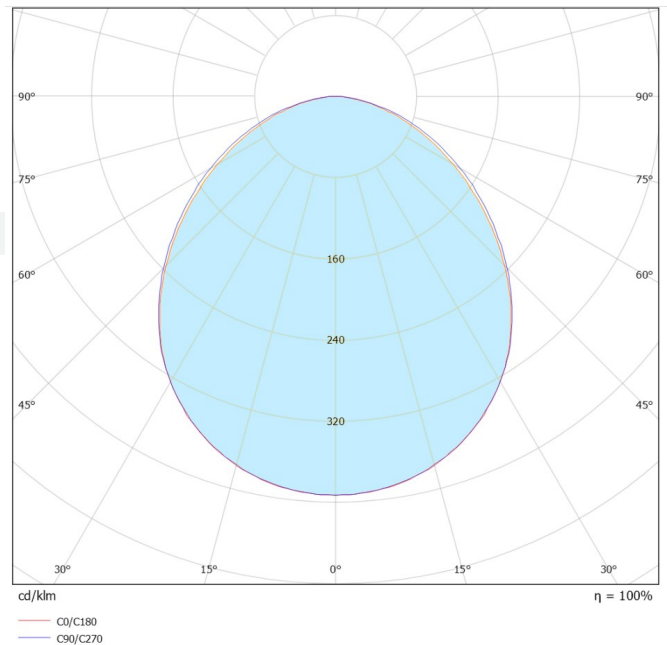

* Light fitting luminous flux with clear flat glass only is 35% higher than with opal plexiglass

DIMENSION DRAWING (mm)

POLAR CURVE

SPARE PARTS AND ACCESSORIES

SKETCH	DESCRIPTION	CODE	SKETCH	DESCRIPTION	CODE
	Cover with glass SIF 60 LED	SIF 10-100		Pendant mounting set	SIF 20-100
	LED module	LEDEx 035		LED driver	DRIVEx 01
	Bracket for built-in mounting	SIF 20-140		Bracket for built-in mounting	SIF 20-150